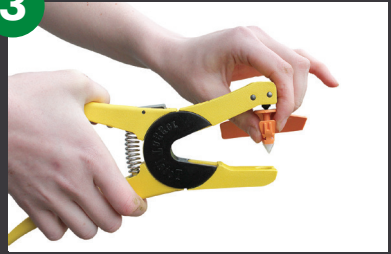

**Shearwell
Data**

Livestock Systems

**One-piece
ear tag**

*Crotal de oreja de
una sola pieza*

S
Tag

Applicator

shearwell.com

S-Tag Application Instructions

1

Flip out the pin to the tagging position.

2

Slide the tag onto the pin. Pull the stem of the tag straight so the pin slides right to the tip of the tag.

3

Flip the pin down and spin the tag sideways so it doesn't block your view when tagging.

4

Tag from the front of the ear. Squeeze the handles together to push the spike through the ear. Keep squeezing as you pull the applicator down and away - the pin will flip up and release the tag.

Shearwell Data is an animal identification & software management business, supporting livestock farmers in the US & around the world.