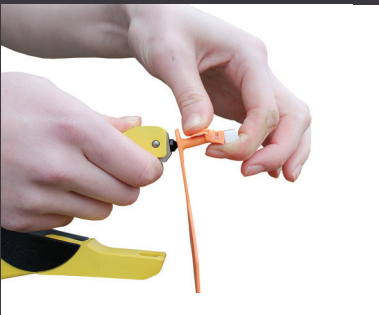

**Shearwell
Data**

Livestock Systems

**One-piece
ear tag**

*Crotal de oreja de
una sola pieza*

S
Tag

Applicator

shearwell.com

S-Tag Application Instructions

1

Flip out the pin to the tagging position.

2

Slide the tag onto the pin. Pull the stem of the tag straight so the pin slides right to the tip of the tag.

3

Flip the pin down and spin the tag sideways so it doesn't block your view when tagging.

4

Tag from the front of the ear. Squeeze the handles together to push the spike through the ear. Keep squeezing as you pull the applicator down and away - the pin will flip up and release the tag.

Shearwell Data is an animal identification & software management business, supporting livestock farmers in the US & around the world.