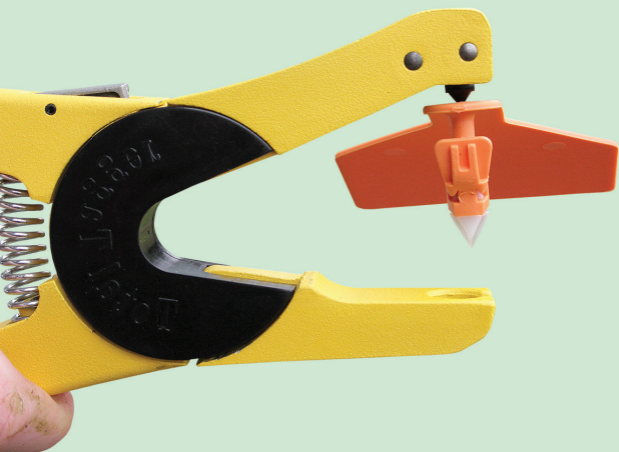

**Shearwell
Data**

Livestock Systems

**One-piece
ear tag**

*Crotal de oreja de
una sola pieza*

S
Tag

Applicator

shearwell.com

S-Tag Application Instructions

1

Flip out the pin to the tagging position.

2

Slide the tag onto the pin. Pull the stem of the tag straight so the pin slides right to the tip of the tag.

3

Flip the pin down and spin the tag sideways so it doesn't block your view when tagging.

4

Tag from the front of the ear. Squeeze the handles together to push the spike through the ear. Keep squeezing as you pull the applicator down and away - the pin will flip up and release the tag.

Shearwell Data is an animal identification & software management business, supporting livestock farmers in the US & around the world.